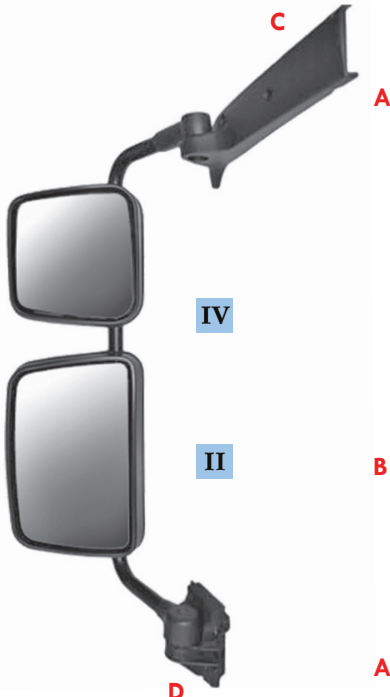

Kerax 05/2006 →
Midlum 1818 05/2006 →
Premium →
Distribution 05/2006 →

Ayna Kabı Mirror Housing	ABS	II	e4	46R- 3647*00	IV	e4	46R- 3648*00		Ø
SME Kod	Tanımlama							Ölçüler	Orj. No
SME Ref.	Description							Size (mm)	Org. No
S136 400		II	IV	LC	←	↕	24V BLACK SİYAH ECE	880 X 340 X 155 mm	50.10.623.231
S136 401		II	IV	JR	→	↕	24V BLACK SİYAH ECE	880 X 340 X 155 mm	50.10.623.232
S136 402		II	IV	LC	←	↕	24V BLACK SİYAH ECE	880 X 340 X 155 mm	50.10.623.225
S136 403		II	IV	JR	→	↕	24V BLACK SİYAH ECE	880 X 340 X 155 mm	50.10.623.226
S136 404		II	IV	LC	←	↕	24V GREY GRİ ECE		50.10.623.689
S136 405		II	IV	JR	→	↕	24V GREY GRİ ECE	880 X 440 X 155 mm	50.10.623.690
S136 406		II	IV	LC	←	↕	24V GREY GRİ ECE	880 X 440 X 155 mm	74.20.812.551
S136 407		II	IV	JR	→	↕	24V GREY GRİ ECE	880 X 440 X 155 mm	74.20.812.555

S136 410		II	IV	LC	←	↕	24V BLACK SİYAH ECE		
S136 411		II	IV	JR	→	↕	24V BLACK SİYAH ECE	130 mm	
S136 412		II	IV	LC	←	↕	24V BLACK SİYAH ECE	130 mm	
S136 413		II	IV	JR	→	↕	24V BLACK SİYAH ECE	800 X 270 X 28 mm	
S136 414		II	IV	LC	←	↕	24V GREY GRİ ECE	800 X 270 X 28 mm	
S136 415		II	IV	JR	→	↕	24V GREY GRİ ECE	800 X 350 X 28 mm	
S136 416		II	IV	LC	←	↕	24V GREY GRİ ECE	800 X 350 X 28 mm	
S136 417		II	IV	JR	→	↕	24V GREY GRİ ECE	518 X 98 mm	

A S136 420	LC	←	↕					293 X 76 mm	
A S136 421	JR	→	↕					293 X 76 mm	
B S136 422	LC	←	↕						
B S136 423	JR	→	↕						

S136 425		II	IV	LC	←	↕	24V BLACK SİYAH ECE		
S136 426		II	IV	JR	→	↕	24V BLACK SİYAH ECE		
S136 427		II	IV	LC	←	↕	24V BLACK SİYAH ECE	880 X 340 X 155 mm	
S136 428		II	IV	JR	→	↕	24V BLACK SİYAH ECE	880 X 340 X 155 mm	
A S136 429		II	IV	LC	←	↕	24V GREY GRİ ECE	880 X 340 X 155 mm	
S136 430		II	IV	JR	→	↕	24V GREY GRİ ECE	880 X 340 X 155 mm	
S136 431		II	IV	LC	←	↕	24V GREY GRİ ECE	880 X 440 X 155 mm	
S136 432		II	IV	JR	→	↕	24V GREY GRİ ECE	880 X 440 X 155 mm	

S136 435		II	IV	LC	←	↕	24V BLACK SİYAH ECE	880 X 440 X 155 mm	
S136 436		II	IV	JR	→	↕	24V BLACK SİYAH ECE	880 X 270 X 28 mm	
S136 437		II	IV	LC	←	↕	24V BLACK SİYAH ECE	880 X 270 X 28 mm	
S136 438		II	IV	JR	→	↕	24V BLACK SİYAH ECE	880 X 270 X 28 mm	
B S136 439		II	IV	LC	←	↕	24V GREY GRİ ECE	880 X 270 X 28 mm	
S136 440		II	IV	JR	→	↕	24V GREY GRİ ECE		
S136 441		II	IV	LC	←	↕	24V GREY GRİ ECE		
S136 442		II	IV	JR	→	↕	24V GREY GRİ ECE		

A S136 445	LC	←	↕						
A S136 446	JR	→	↕						
B S136 447	LC	←	↕						
B S136 448	JR	→	↕