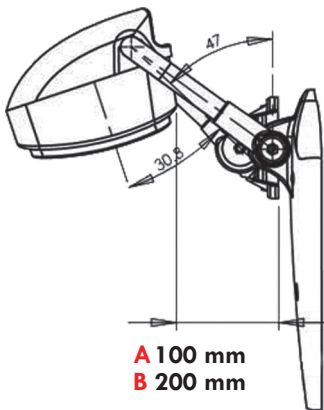

Kerax 05/2006 →
Midlum 1818 05/2006 →
Premium →
Distribution 05/2006 →

Ayna Kabı Mirror Housing	ABS	II	e4	46R- 3647*00	IV	e4	46R- 3648*00		Ø
SME Kod	Tanımlama							Ölçüler	Orj. No
SME Ref.	Description							Size (mm)	Org. No
S136 400		II	IV	LC	←	↕	24V BLACK SİYAH ECE	880 X 340 X 155 mm	50.10.623.231
S136 401		II	IV	JR	→	↕	24V BLACK SİYAH ECE	880 X 340 X 155 mm	50.10.623.232
S136 402		II	IV	LC	←	↕	24V BLACK SİYAH ECE	880 X 340 X 155 mm	50.10.623.225
S136 403		II	IV	JR	→	↕	24V BLACK SİYAH ECE	880 X 340 X 155 mm	50.10.623.226
S136 404		II	IV	LC	←	↕	24V GREY GRİ ECE		50.10.623.689
S136 405		II	IV	JR	→	↕	24V GREY GRİ ECE	880 X 440 X 155 mm	50.10.623.690
S136 406		II	IV	LC	←	↕	24V GREY GRİ ECE	880 X 440 X 155 mm	74.20.812.551
S136 407		II	IV	JR	→	↕	24V GREY GRİ ECE	880 X 440 X 155 mm	74.20.812.555

S136 410		II	IV	LC	←	↕	24V BLACK SİYAH ECE		
S136 411		II	IV	JR	→	↕	24V BLACK SİYAH ECE	130 mm	
S136 412		II	IV	LC	←	↕	24V BLACK SİYAH ECE	130 mm	
S136 413		II	IV	JR	→	↕	24V BLACK SİYAH ECE	800 X 270 X 28 mm	
S136 414		II	IV	LC	←	↕	24V GREY GRİ ECE	800 X 270 X 28 mm	
S136 415		II	IV	JR	→	↕	24V GREY GRİ ECE	800 X 350 X 28 mm	
S136 416		II	IV	LC	←	↕	24V GREY GRİ ECE	800 X 350 X 28 mm	
S136 417		II	IV	JR	→	↕	24V GREY GRİ ECE	518 X 98 mm	

A S136 420	LC	←	↕					293 X 76 mm	
A S136 421	JR	→	↕					293 X 76 mm	
B S136 422	LC	←	↕						
B S136 423	JR	→	↕						

S136 425		II	IV	LC	←	↕	24V BLACK SİYAH ECE		
S136 426		II	IV	JR	→	↕	24V BLACK SİYAH ECE		
S136 427		II	IV	LC	←	↕	24V BLACK SİYAH ECE	880 X 340 X 155 mm	
S136 428		II	IV	JR	→	↕	24V BLACK SİYAH ECE	880 X 340 X 155 mm	
A S136 429		II	IV	LC	←	↕	24V GREY GRİ ECE	880 X 340 X 155 mm	
S136 430		II	IV	JR	→	↕	24V GREY GRİ ECE	880 X 340 X 155 mm	
S136 431		II	IV	LC	←	↕	24V GREY GRİ ECE	880 X 440 X 155 mm	
S136 432		II	IV	JR	→	↕	24V GREY GRİ ECE	880 X 440 X 155 mm	

S136 435		II	IV	LC	←	↕	24V BLACK SİYAH ECE	880 X 440 X 155 mm	
S136 436		II	IV	JR	→	↕	24V BLACK SİYAH ECE	880 X 270 X 28 mm	
S136 437		II	IV	LC	←	↕	24V BLACK SİYAH ECE	880 X 270 X 28 mm	
S136 438		II	IV	JR	→	↕	24V BLACK SİYAH ECE	880 X 270 X 28 mm	
B S136 439		II	IV	LC	←	↕	24V GREY GRİ ECE	880 X 270 X 28 mm	
S136 440		II	IV	JR	→	↕	24V GREY GRİ ECE		
S136 441		II	IV	LC	←	↕	24V GREY GRİ ECE		
S136 442		II	IV	JR	→	↕	24V GREY GRİ ECE		

A S136 445	LC	←	↕						
A S136 446	JR	→	↕						
B S136 447	LC	←	↕						
B S136 448	JR	→	↕